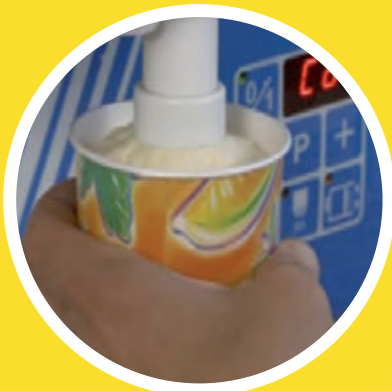

Variofill works with artisan gelato containing solid pieces. Suitable for use with any food and non-food product.

TELME[®]
GELATO AND PASTRY MACHINES

PFM

VARIOFILL
PROFESSIONAL

VARIOFILL FILLING MACHINE

PFM

**PROFESSIONAL MACHINES
HEAVY DUTY, EASY TO USE**

VARIOFILL FILLING MACHINE

VARIOFILL

- ✓ Compressed air filling machine for cups and containers, for use with food and non-food products.
- ✓ It can operate with artisan gelato containing pieces (max. 6 mm) of fruit, nougat, dried fruit, granules, etc.
- ✓ The capacity of the cylinder is 13 litres of gelato.
- ✓ The dispensing speed and pressure can be adjusted according to the type of product.
- ✓ For easy use, manual or foot operated controls are available.
- ✓ For a wide range of uses this machine works with various products having different consistency.
- ✓ A real alternative to expensive dosing machines, which cannot process artisan gelato and certainly not with solid pieces in the product.

VARIOFILL FILLING MACHINE

TELME
GELATO AND PASTRY MACHINES

VARIOFILL

- ✓ Ideal for gelato producers aiming to prepare ready packed cups or thermal containers of various sizes.
- ✓ Suitable for any other type of filling with food or non-food products.
- ✓ Manual or foot-operated dispensing.
- ✓ Equipped with all protection elements, it is even safe in the event of user's error.
- ✓ The automatic washing of the cylinder and spout facilitates the use and assures high hygiene.
- ✓ Mounted on wheels for easy movement.

1.
Removal of
the cylinder
from the
machine

2.
Filling of
the cylinder

3.
Reassembling
of the
cylinder

4.
Manual
dispensing

5.
Filling
of cups

6.
Filling
of containers

TECHNICAL AND PERFORMANCE DATA

VARIOFILL	
PROFESSIONAL	
Width, cm	50
Depth, cm	65
Height, cm	126
Current	2 A - 0,25 kW V 230 - 50 - 1
Cylinder capacity	13 L